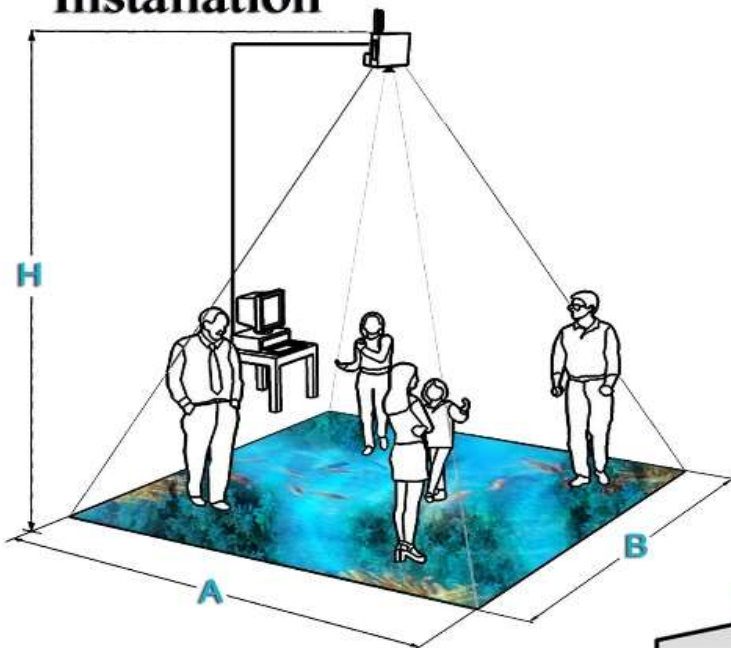

TABESH RAYAN ENERGY

No :

Date :

Attachment :

Installation

1. Video capture
2. Projector
3. Computer
4. Audience
5. video capture
6. projector image
7. Floor

Computer(PC)	Main board	DDR2
	HHD	80 GB
	RAM	2 GB
	CPU	3.2 intel
	VGA Card	2 GB
	TV Card	Analog
Projector	BenQ MX520	
Camera	3.6 mm	
IR LED	Spotlight 20W	
Speaker	70 w	
RCA Cable	20m	
VCA Cable	20m	

BenQ MX520 Image size (m)

H →	A ↓	B ↓	C ↘
1	0.40	0.60	0.70
2	0.80	1.00	1.40
3	1.20	1.50	2.10
4	1.60	2.00	2.80
5	2.00	2.50	3.50
6	2.40	3.00	4.20
7	2.80	3.50	4.90
8	3.20	4.00	5.60
9	3.60	4.50	6.30
10	4.00	5.00	7.00
11	4.40	5.50	7.70
12	4.80	6.00	8.40

Panasonic PT VX500 Image size (m)

H →	A ↓	B ↓	C ↘
1	0.60	0.90	1.10
2	1.30	1.70	2.10
3	1.90	2.60	3.20
4	2.50	3.40	4.20
5	3.20	4.20	5.30
6	3.80	5.10	6.40
7	4.40	5.90	7.40
8	5.10	6.80	8.50
9	5.70	7.60	9.50
10	6.30	8.50	10.60
11	7.00	9.30	11.60
12	7.60	10.10	12.70