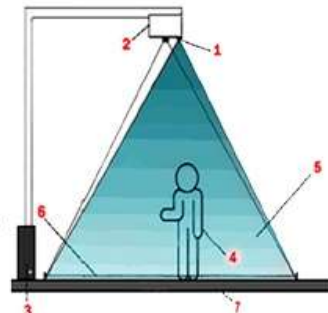

TABESH RAYAN ENERGY

No :

Date :

Attachment :

Installation

1. Video capture
2. Projector
3. Computer
4. Audience
5. video capture
6. projector image
7. Floor

Computer(PC)	Main board	DDR2
	HHD	80 GB
	RAM	2 GB
	CPU	3.2 intel
	VGA Card	2 GB
	TV Card	Analog
Projector	BenQ MX520	
Camera	3.6 mm	
IR LED	Spotlight 20W	
Speaker	70 w	
RCA Cable	20m	
VCA Cable	20m	

BenQ MX520 Image size (m)

H →	A ↓	B ↓	C ↘
1	0.40	0.60	0.70
2	0.80	1.00	1.40
3	1.20	1.50	2.10
4	1.60	2.00	2.80
5	2.00	2.50	3.50
6	2.40	3.00	4.20
7	2.80	3.50	4.90
8	3.20	4.00	5.60
9	3.60	4.50	6.30
10	4.00	5.00	7.00
11	4.40	5.50	7.70
12	4.80	6.00	8.40

Panasonic PT VX500 Image size (m)

H →	A ↓	B ↓	C ↘
1	0.60	0.90	1.10
2	1.30	1.70	2.10
3	1.90	2.60	3.20
4	2.50	3.40	4.20
5	3.20	4.20	5.30
6	3.80	5.10	6.40
7	4.40	5.90	7.40
8	5.10	6.80	8.50
9	5.70	7.60	9.50
10	6.30	8.50	10.60
11	7.00	9.30	11.60
12	7.60	10.10	12.70